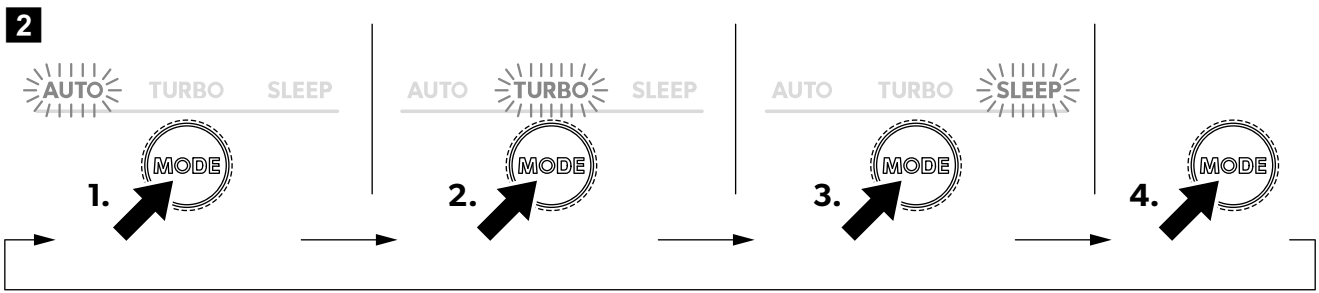

ON/OFF

MODE

LIGHT

APP

5

Download on the **App Store**

GET IT ON **Google Play**