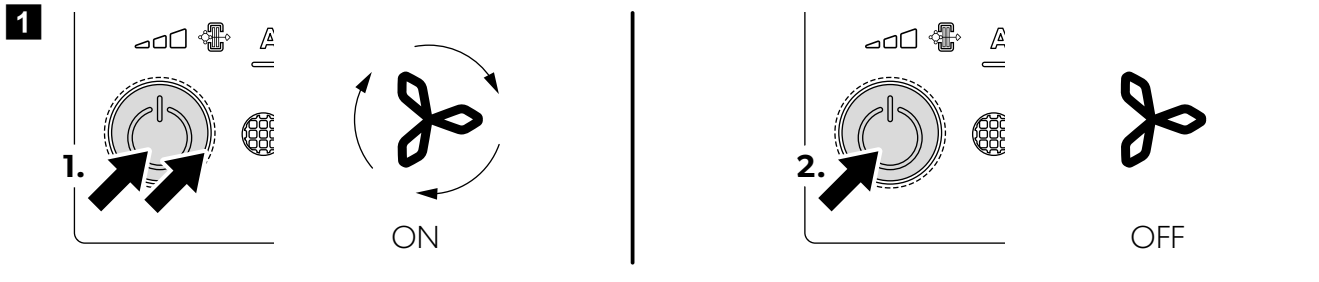

ON/OFF

MODE

LIGHT

APP

5

Download on the **App Store**

GET IT ON **Google Play**