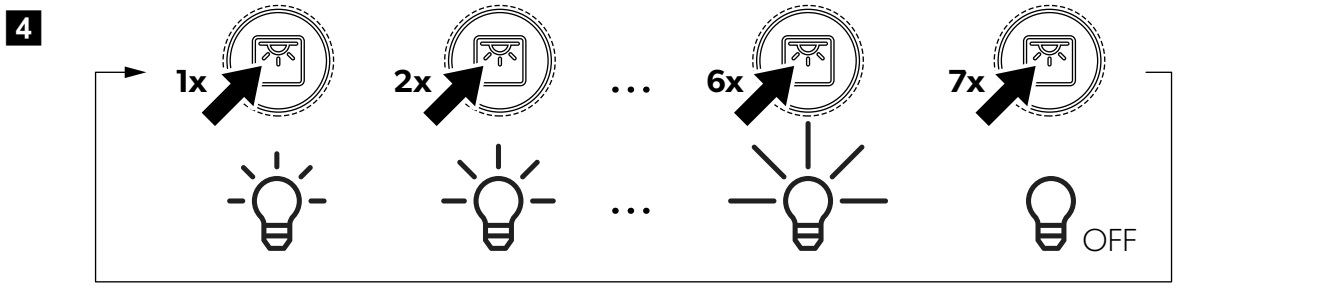

ON/OFF

MODE

LIGHT

APP

5

Download on the **App Store**

GET IT ON **Google Play**